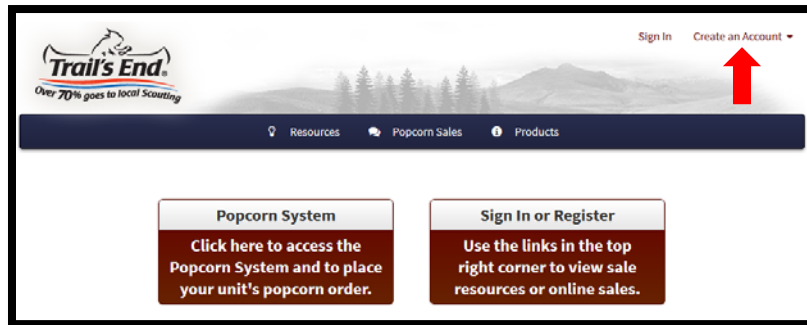

Selling online is easy!

1. Go to sell.trails-end.com and select **Create an Account**

2. Fill out the required information and select **Sign Up**

Register as a Scout

First Name:

Last Initial:

Username:

Birthdate: