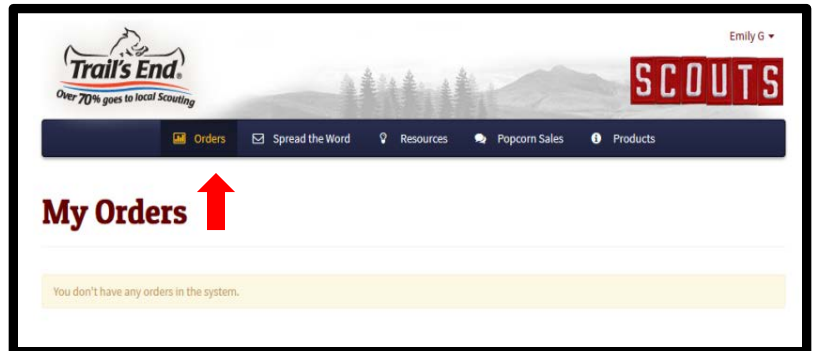

4. Go to the **Orders** page to view your orders